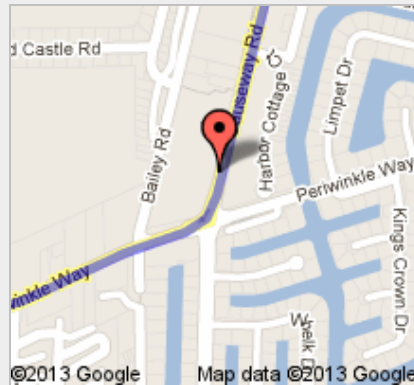

Directions to 2445 W Gulf Dr, Sanibel, FL 33957

27.2 mi – about 47 mins

Southwest Florida International Airport
11000 Terminal Access Rd #8671, Fort Myers, FL 33913

1. Head **west** on **Terminal Access Rd/Upper Level**
Continue to follow Terminal Access Rd
About 5 mins

go 3.9 mi
total 15.7 mi

8. Slight left onto **Summerlin Rd**
About 3 mins

go 2.5 mi
total 18.2 mi

9. Slight left onto **McGregor Blvd**
Partial toll road
About 4 mins

go 2.1 mi
total 20.2 mi

10. Continue onto **Sanibel Causeway**
About 5 mins

go 2.9 mi
total 23.1 mi

11. Continue onto **Causeway Rd**
About 47 secs

go 0.4 mi
total 23.6 mi

12. Turn right onto **Periwinkle Way**
About 6 mins

go 2.8 mi
total 26.3 mi

13. Turn left onto **Tarpon Bay Rd**
About 2 mins

go 0.8 mi
total 27.1 mi

©2013 Google Map data ©2013 Google

 14. Turn left onto **W Gulf Dr**
 Destination will be on the right

go 0.1 mi
total 27.2 mi

©2013 Google Map data ©2013 Google

 2445 W Gulf Dr, Sanibel, FL 33957