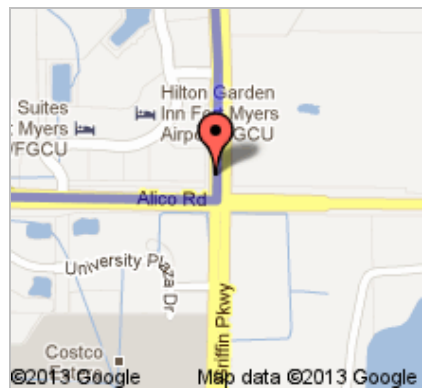

Directions to 2445 W Gulf Dr, Sanibel, FL 33957

27.2 mi – about 47 mins

Southwest Florida International Airport
11000 Terminal Access Rd #8671, Fort Myers, FL 33913

1. Head **west** on **Terminal Access Rd/Upper Level**
Continue to follow Terminal Access Rd
About 5 mins

go 2.5 mi
total 2.5 mi

2. Turn left onto **Ben Hill Griffin Pkwy**
About 2 mins

go 1.3 mi
total 3.8 mi

3. Turn right onto **Alico Rd**
About 48 secs

go 0.3 mi
total 4.1 mi

4. Slight left to stay on **Alico Rd**
About 7 mins

go 3.9 mi
total 15.7 mi

8. Slight left onto **Summerlin Rd**
About 3 mins

go 2.5 mi
total 18.2 mi

9. Slight left onto **McGregor Blvd**
Partial toll road
About 4 mins

go 2.1 mi
total 20.2 mi

10. Continue onto **Sanibel Causeway**
About 5 mins

go 0.8 mi
total 27.1 mi

©2013 Google Map data ©2013 Google

 14. Turn left onto **W Gulf Dr**
 Destination will be on the right

go 0.1 mi
total 27.2 mi

©2013 Google Map data ©2013 Google

 2445 W Gulf Dr, Sanibel, FL 33957