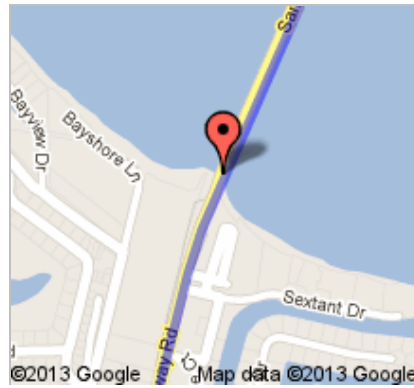

Directions to 2445 W Gulf Dr, Sanibel, FL 33957

27.2 mi – about 47 mins

Southwest Florida International Airport
11000 Terminal Access Rd #8671, Fort Myers, FL 33913

1. Head **west** on **Terminal Access Rd/Upper Level**
Continue to follow Terminal Access Rd
About 5 mins

go 3.9 mi
total 15.7 mi

8. Slight left onto **Summerlin Rd**
About 3 mins

go 2.5 mi
total 18.2 mi

9. Slight left onto **McGregor Blvd**
Partial toll road
About 4 mins

go 2.1 mi
total 20.2 mi

10. Continue onto **Sanibel Causeway**
About 5 mins

go 2.9 mi
total 23.1 mi

11. Continue onto **Causeway Rd**
About 47 secs

go 0.4 mi
total 23.6 mi

12. Turn right onto **Periwinkle Way**
About 6 mins

go 2.8 mi
total 26.3 mi

13. Turn left onto **Tarpon Bay Rd**
About 2 mins

go 0.8 mi
total 27.1 mi

©2013 Google Map data ©2013 Google

 14. Turn left onto **W Gulf Dr**
 Destination will be on the right

go 0.1 mi
total 27.2 mi

©2013 Google Map data ©2013 Google

 2445 W Gulf Dr, Sanibel, FL 33957