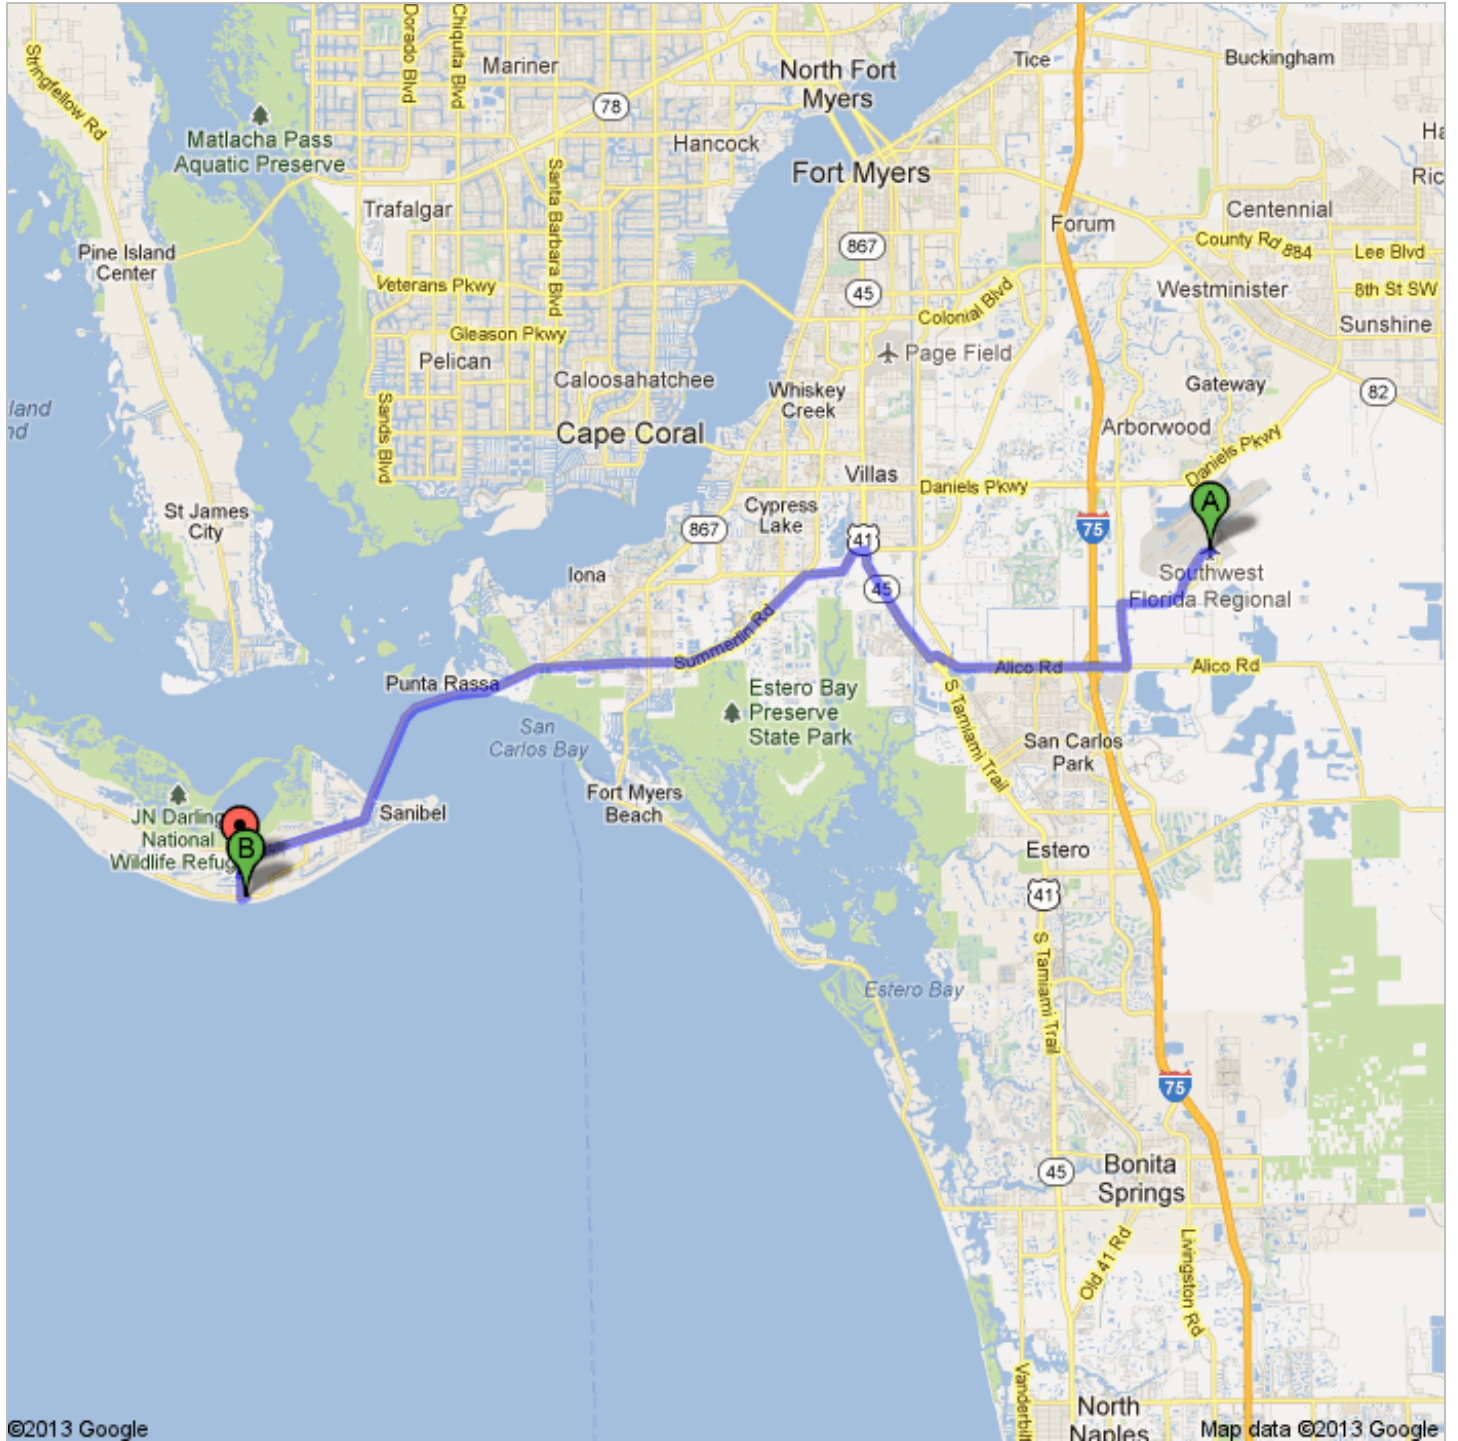

Directions to 2445 W Gulf Dr, Sanibel, FL 33957

27.2 mi – about 47 mins

Southwest Florida International Airport
11000 Terminal Access Rd #8671, Fort Myers, FL 33913

1. Head **west** on **Terminal Access Rd/Upper Level**
Continue to follow Terminal Access Rd
About 5 mins

go 2.5 mi
total 2.5 mi

2. Turn left onto **Ben Hill Griffin Pkwy**
About 2 mins

go 1.3 mi
total 3.8 mi

3. Turn right onto **Alico Rd**
About 48 secs

go 0.3 mi
total 4.1 mi

4. Slight left to stay on **Alico Rd**
About 7 mins

go 3.9 mi
total 8.0 mi

5. Turn right onto **U.S. 41 N/S Tamiami Trail**
About 4 mins

go 2.7 mi
total 10.6 mi

6. Turn left onto **Gladiolus Dr**
About 3 mins

go 1.2 mi
total 11.9 mi

7. Merge onto **County Rd 869 S/Summerlin Rd** via the ramp on the left to **Ft Myers Beach/Sanibel S/ Captiva**
About 5 mins

go 3.9 mi
total 15.7 mi

8. Slight left onto **Summerlin Rd**
About 3 mins

go 2.5 mi
total 18.2 mi

9. Slight left onto **McGregor Blvd**
Partial toll road
About 4 mins

go 2.1 mi
total 20.2 mi

10. Continue onto **Sanibel Causeway**
About 5 mins